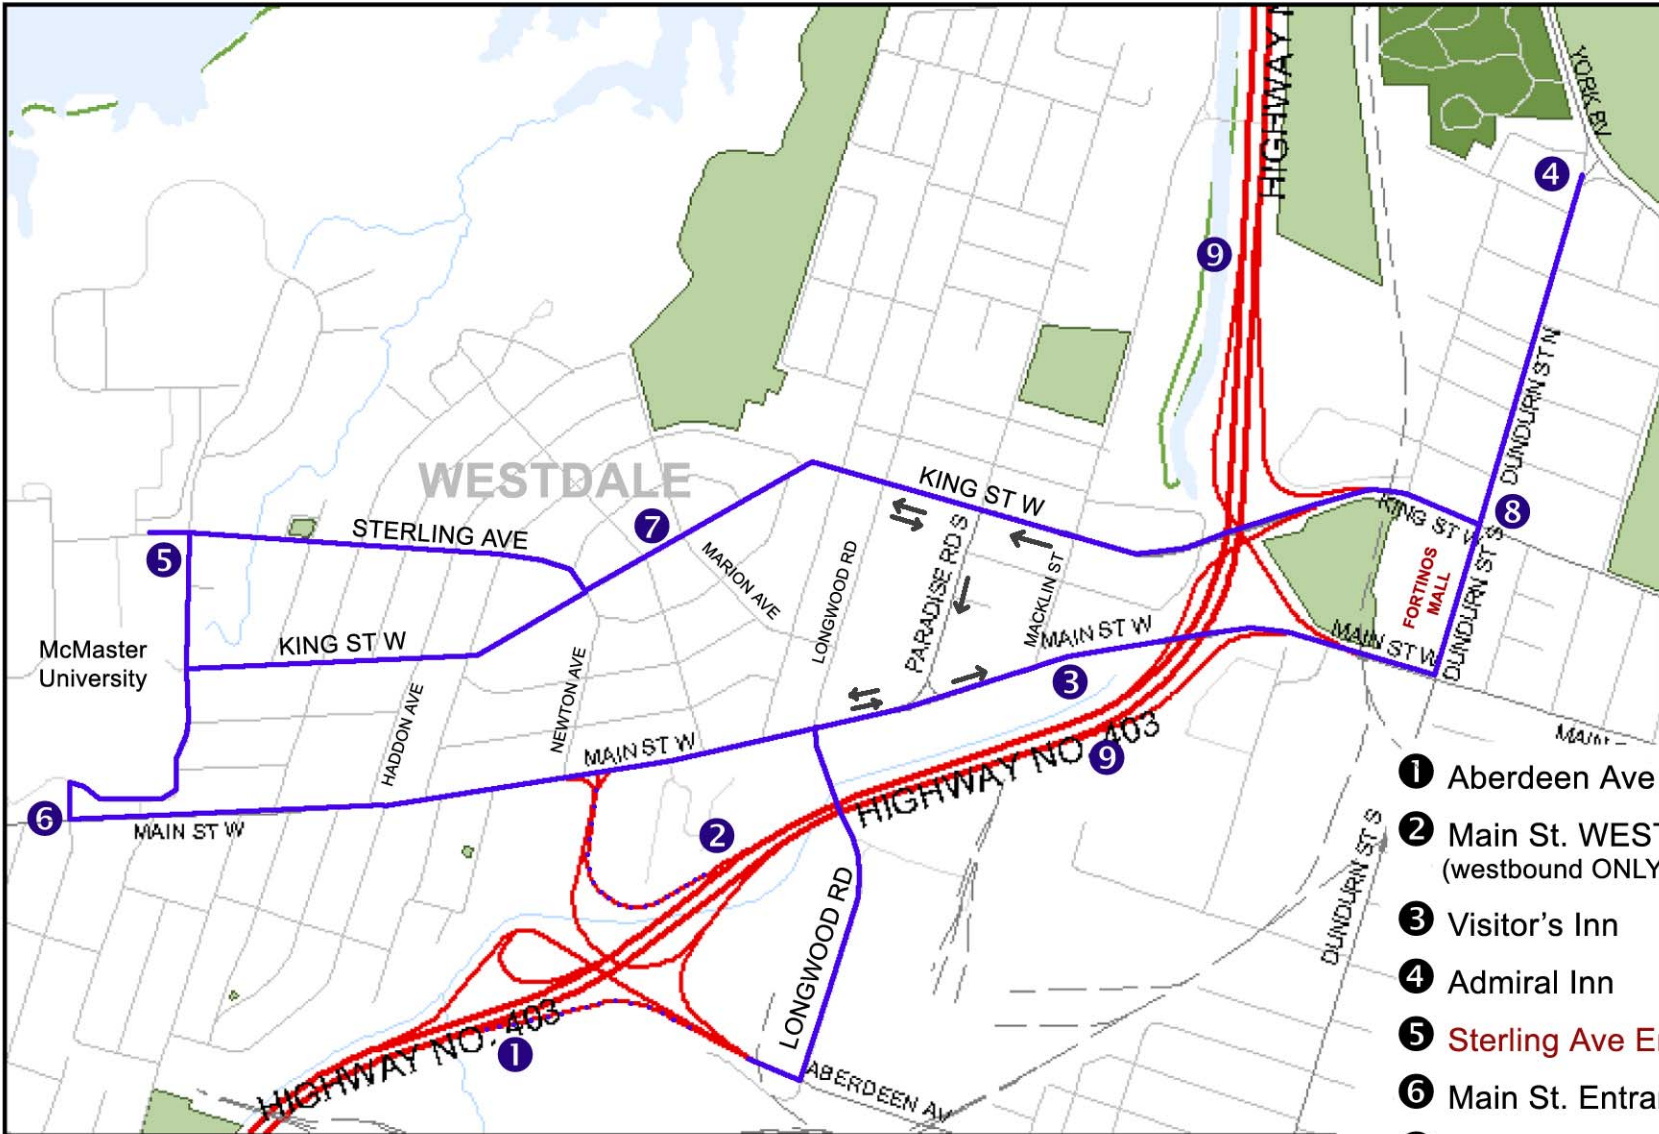

1 km

1 : 14000

from points
east, north, & south

Parks

- ① Aberdeen Ave Exit (eastbound)
- ② Main St. WEST Exit (westbound ONLY)
- ③ Visitor's Inn
- ④ Admiral Inn
- ⑤ Sterling Ave Entrance (Mac)
- ⑥ Main St. Entrance (Mac)
- ⑦ The Bean Bar
- ⑧ Bus stop (all buses go to Mac)
- ⑨ Main St. East Exit

from points west

- Main & King Streets run 2-way west of Paradise Rd., but are 1-way streets east of that